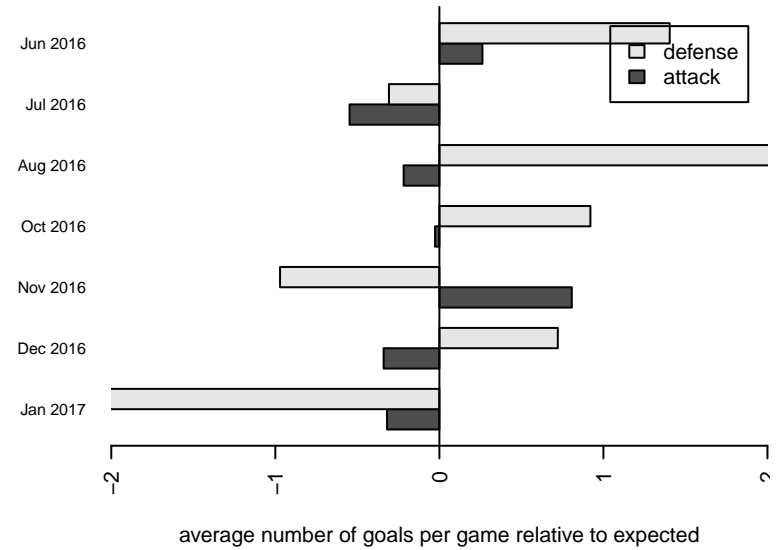

Performance relative to 13 month average