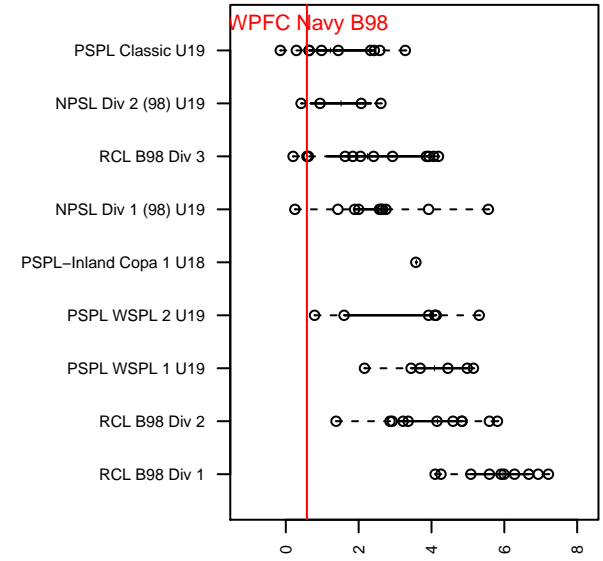

WPFC Navy B98

Washington Premier FC
 Tacoma, WA
 B98 total strength=1349
 attack=7.93 defense=5.68
 fall league = RCL B98 Div 3
 notes= Hartshorn 2015

alt names used:
 WPFC 98B Navy
 WASHINGTON PREMIER FC WPFC B98 NAV
 Washington Premier FC 98B Navy
 WPFC B98 Navy C
 WPFC B98 Navy
 WPFC B98 Navy C

**attack and defense variance (black dot)
relative to other teams
and top 10 in region**

**attack and defense rating
relative to others at age
and all opponents in last 13 months**

Performance relative to 13 month average