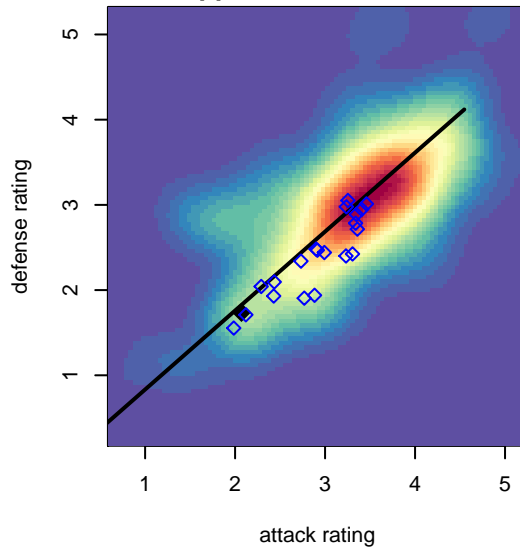

WPFC Navy B98

Washington Premier FC
 Tacoma, WA
 B98 total strength=1349
 attack=7.93 defense=5.68
 fall league = RCL B98 Div 3
 notes= Hartshorn 2015

alt names used:
 WPFC 98B Navy
 WASHINGTON PREMIER FC WPFC B98 NAV
 Washington Premier FC 98B Navy
 WPFC B98 Navy C
 WPFC B98 Navy
 WPFC B98 Navy C

**attack and defense variance (black dot)
relative to other teams
and top 10 in region**

**attack and defense rating
relative to others at age
and all opponents in last 13 months**

Performance relative to 13 month average