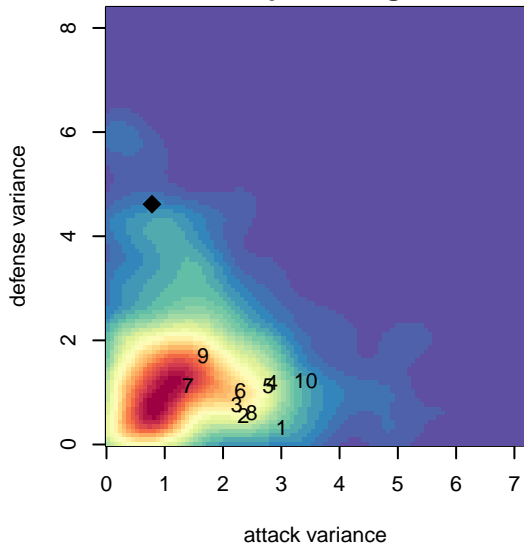

WPFC Navy B98

Washington Premier FC
 Tacoma, WA
 B98 total strength=1349
 attack=7.93 defense=5.68
 fall league = RCL B98 Div 3
 notes= Hartshorn 2015

alt names used:
 WPFC 98B Navy
 WASHINGTON PREMIER FC WPFC B98 NAV
 Washington Premier FC 98B Navy
 WPFC B98 Navy C
 WPFC B98 Navy
 WPFC B98 Navy C

**attack and defense variance (black dot)
relative to other teams
and top 10 in region**

**attack and defense rating
relative to others at age
and all opponents in last 13 months**

Performance relative to 13 month average