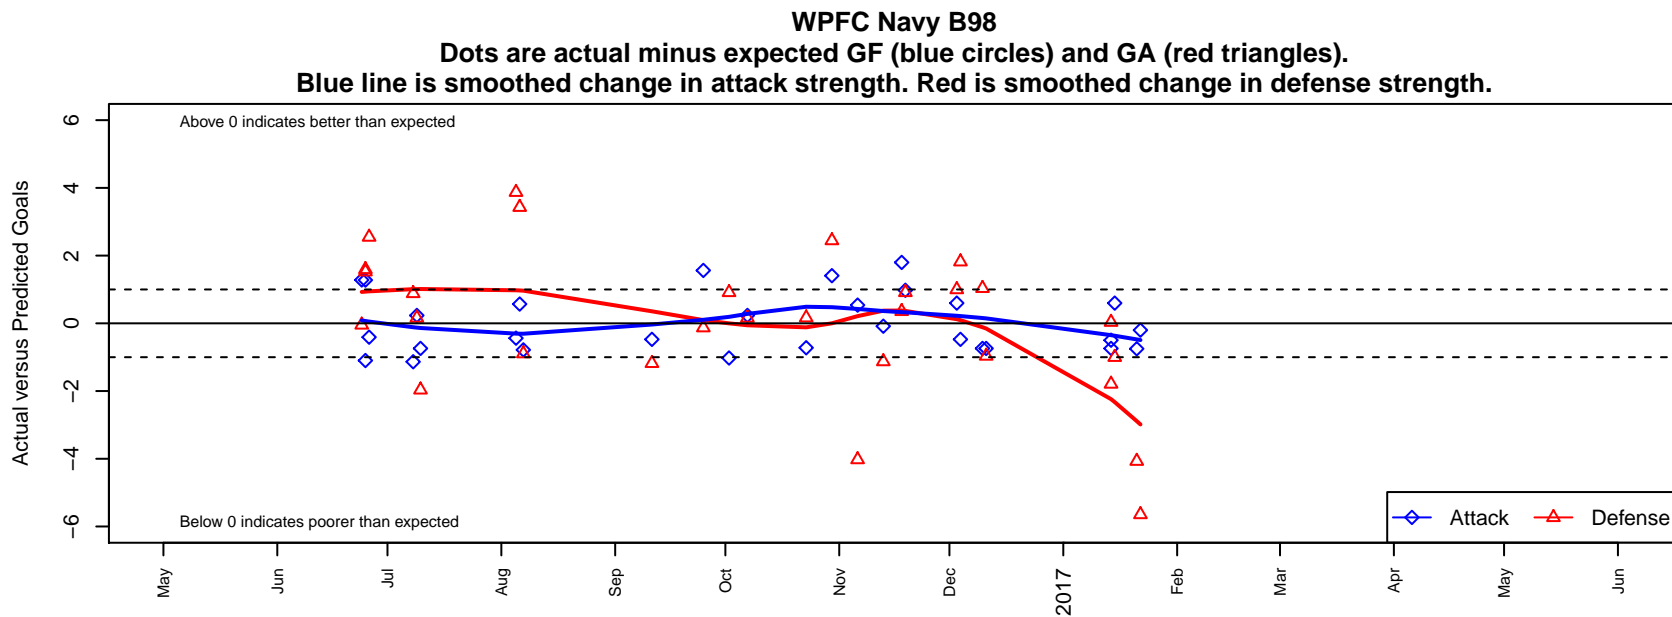

WPFC Navy B98

Washington Premier FC
 Tacoma, WA
 B98 total strength=1349
 attack=7.93 defense=5.68
 fall league = RCL B98 Div 3
 notes= Hartshorn 2015

alt names used:
 WPFC 98B Navy
 WASHINGTON PREMIER FC WPFC B98 NAV
 Washington Premier FC 98B Navy
 WPFC B98 Navy C
 WPFC B98 Navy
 WPFC B98 Navy C

**attack and defense variance (black dot)
relative to other teams
and top 10 in region**

**attack and defense rating
relative to others at age
and all opponents in last 13 months**

Performance relative to 13 month average