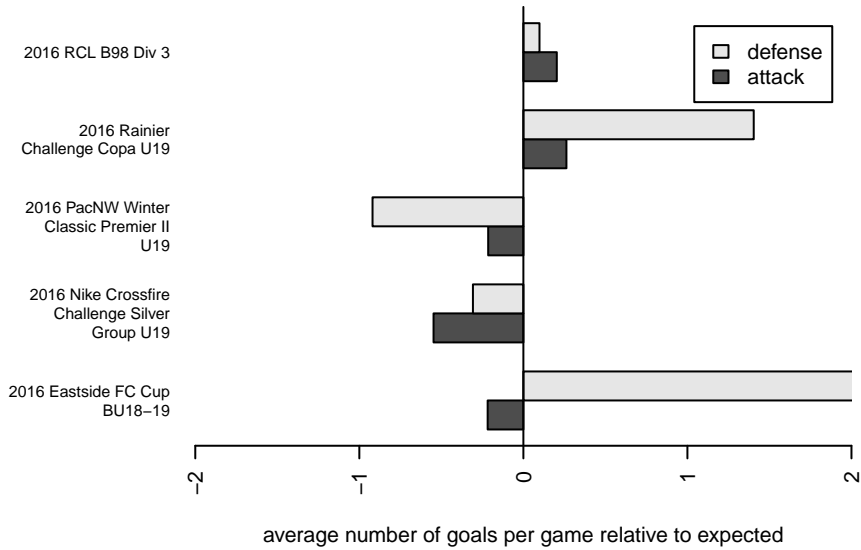

WPFC Navy B98

Washington Premier FC
 Tacoma, WA
 B98 total strength=1349
 attack=7.93 defense=5.68
 fall league = RCL B98 Div 3
 notes= Hartshorn 2015

alt names used:
 WPFC 98B Navy
 WASHINGTON PREMIER FC WPFC B98 NAV
 Washington Premier FC 98B Navy
 WPFC B98 Navy C
 WPFC B98 Navy
 WPFC B98 Navy C

Venues played:
 2016 Rainier Challenge Copa U19
 2016 Nike Crossfire Challenge Silver Group U1
 2016 Eastside FC Cup BU18-19
 2016 RCL B98 Div 3
 2016 PacNW Winter Classic Premier II U19
 2016 WYS Presidents Cup B98

**attack and defense variance (black dot)
relative to other teams
and top 10 in region**

**attack and defense rating
relative to others at age
and all opponents in last 13 months**

Performance relative to 13 month average